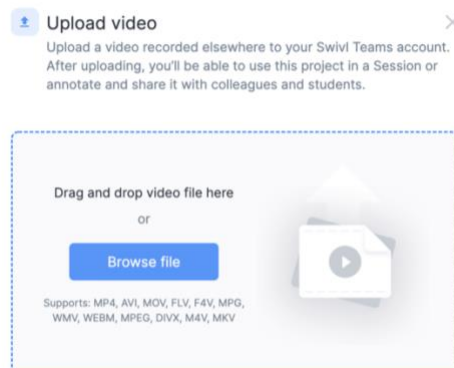

## Swivl (now Reflectivity): Upload a Video from Computer

Login to Swivl (Reflectivity) > From the left menu, select Videos

> Click “+ Add video” > Select Upload

Click Browse file > Select the video you want to upload from your computer