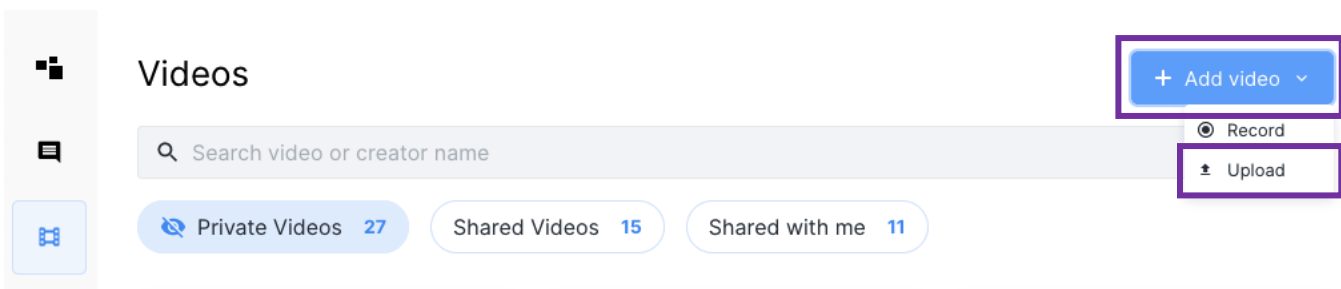

## Swivl (now Reflectivity): Upload a Video from Computer

Login to Swivl (Reflectivity) > From the left menu, select Videos

> Click “+ Add video” > Select Upload

Click Browse file > Select the video you want to upload from your computer