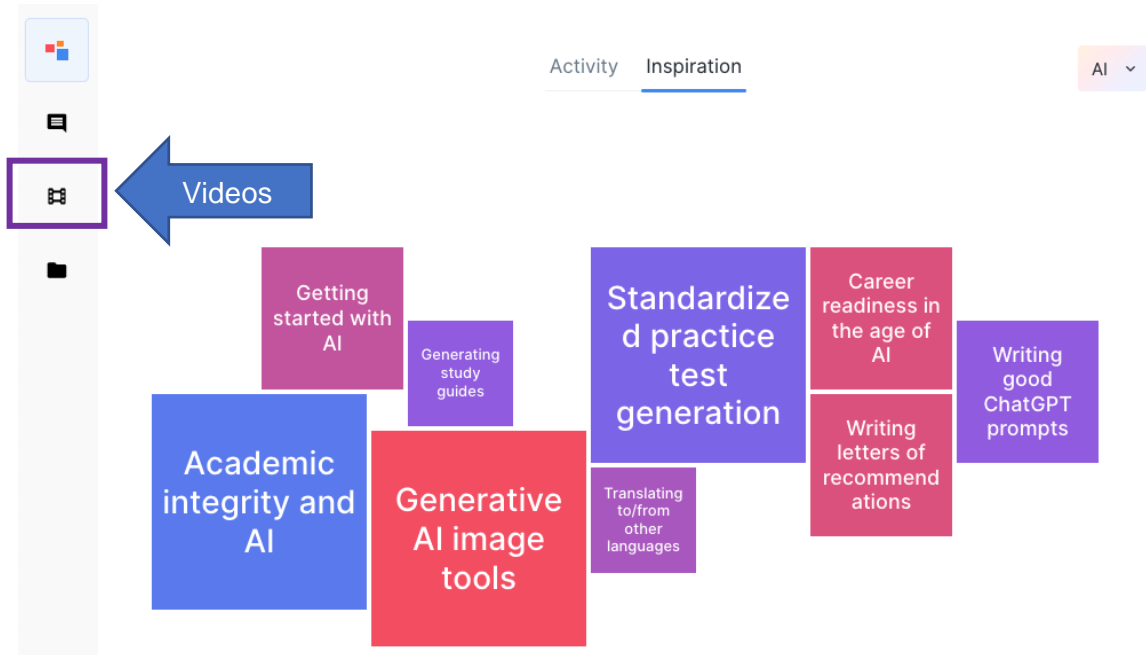

## Swivl (now Reflectivity): Upload a Video from Computer

Login to Swivl (Reflectivity) > From the left menu, select Videos

> Click “+ Add video” > Select Upload

Click Browse file > Select the video you want to upload from your computer